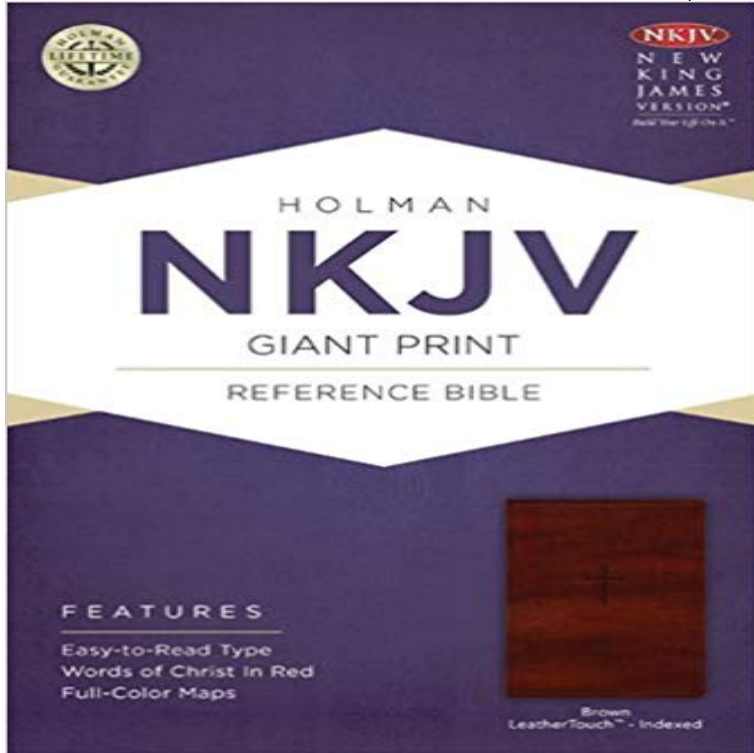

NKJV Giant Print Reference Bible, Brown LeatherTouch Indexed

The NKJV Giant Print Reference Bible features 14-point type, eight four-color maps, a concordance, 52-week reading plan, and more.

[\[PDF\] The C?sars \(Classic Reprint\)](#)