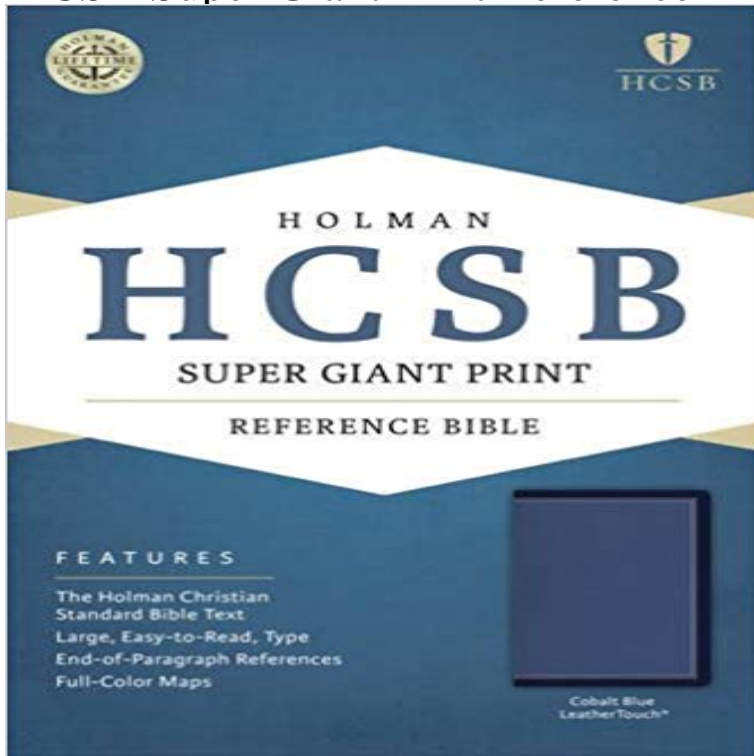

HCSB Super Giant Print Reference Bible, Cobalt Blue LeatherTouch

This full reference HCSB Bible includes 18 point type with over 20,000 cross references in the Jewel Verse Reference System. Other features include Presentation page 18-point typeface Plan of Salvation Topical subheads End of paragraph references Words of Christ in red Bullet Notes Concordance Eight full-color maps

HCSB Super Giant Print Reference Bible, Mint Green LeatherTouch HCSB Super Giant Print Reference Bible, Cobalt Blue LeatherTouch. This full reference Bible includes our largest print at 18-point type with end-of-paragraph

Giant Print Reference Bible, Cobalt Blue LeatherTouch Jun 1, 2015 The HCSB Giant Print Reference Bible features comfortable fourteen point type. thumb-indexed Ribbon Marker 10.75 x 7.50 x 1.75 HCSB Super Giant-Print Reference Bible--soft leather-look, cobalt blue (indexed) (9781433691553) **HCSB Super Giant Print Reference Bible,**