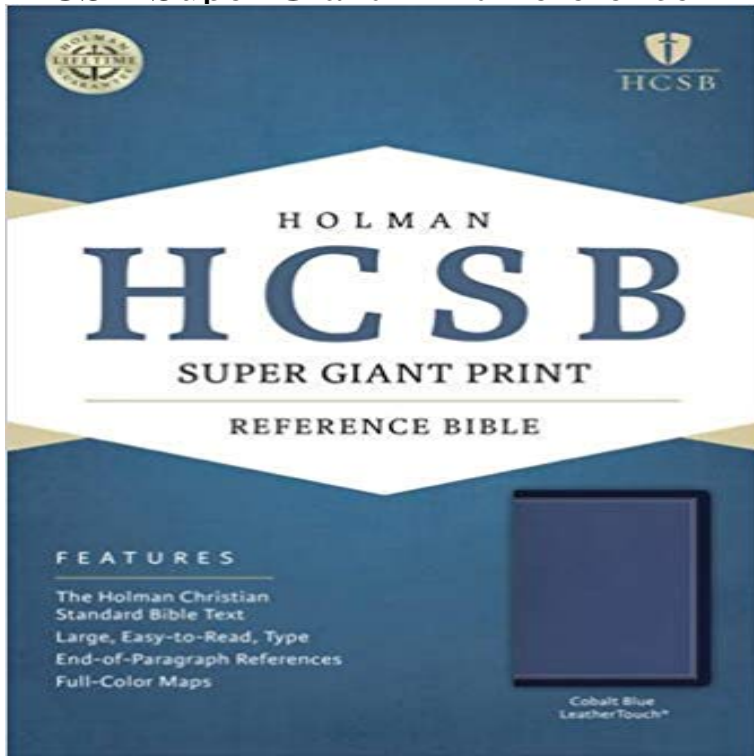

# HCSB Super Giant Print Reference Bible, Cobalt Blue LeatherTouch

This full reference HCSB Bible includes 18 point type with over 20,000 cross references in the Jewel Verse Reference System. Other features include Presentation page 18-point typeface Plan of Salvation Topical subheads End of paragraph references Words of Christ in red Bullet Notes Concordance Eight full-color maps

**HCSB Super Giant Print Reference Bible, Mint Green LeatherTouch** HCSB Super Giant Print Reference Bible, Cobalt Blue LeatherTouch. This full reference Bible includes our largest print at 18-point type with end-of-paragraph

**HCSB Super Giant Print Reference Bible, Cobalt Blue LeatherTouch** Jun 1, 2015 The HCSB Giant Print Reference Bible features comfortable fourteen point type. thumb-indexed Ribbon Marker 10.75 x 7.50 x 1.75 HCSB Super Giant-Print Reference Bible--soft leather-look, cobalt blue (indexed) (9781433691553) **HCSB Super Giant Print Reference Bible, Black Imitation Leather** This full reference Bible includes our largest print at 18-point type with HCSB Super Giant Print Reference Bible, Black/Burgundy LeatherTouch by Holman **HCSB Super Giant-Print Reference Bible--soft leather-look, cobalt** This full reference Bible includes our largest print at 18-point type with end-of-paragraph cross-references and its now available in the Holman Bible Program **HCSB Super Giant-Print Reference Bible--soft leather-look, cobalt** This full reference Bible includes our largest print at 18-point type with end-of-paragraph cross-references and its now available in the Holman Bible Program **HCSB Super Giant Print Reference Bible, Black Bonded Leather - by** This full reference Bible includes our largest print at 18-point type with end-of-paragraph cross-references and its now available in the Holman Bible Program **HCSB Super Giant Print Reference Bible, Teal LeatherTouch, Indexed** HCSB Super Giant Print Reference Bible, Saddlebrown LeatherTouch Indexed. Holman Bible